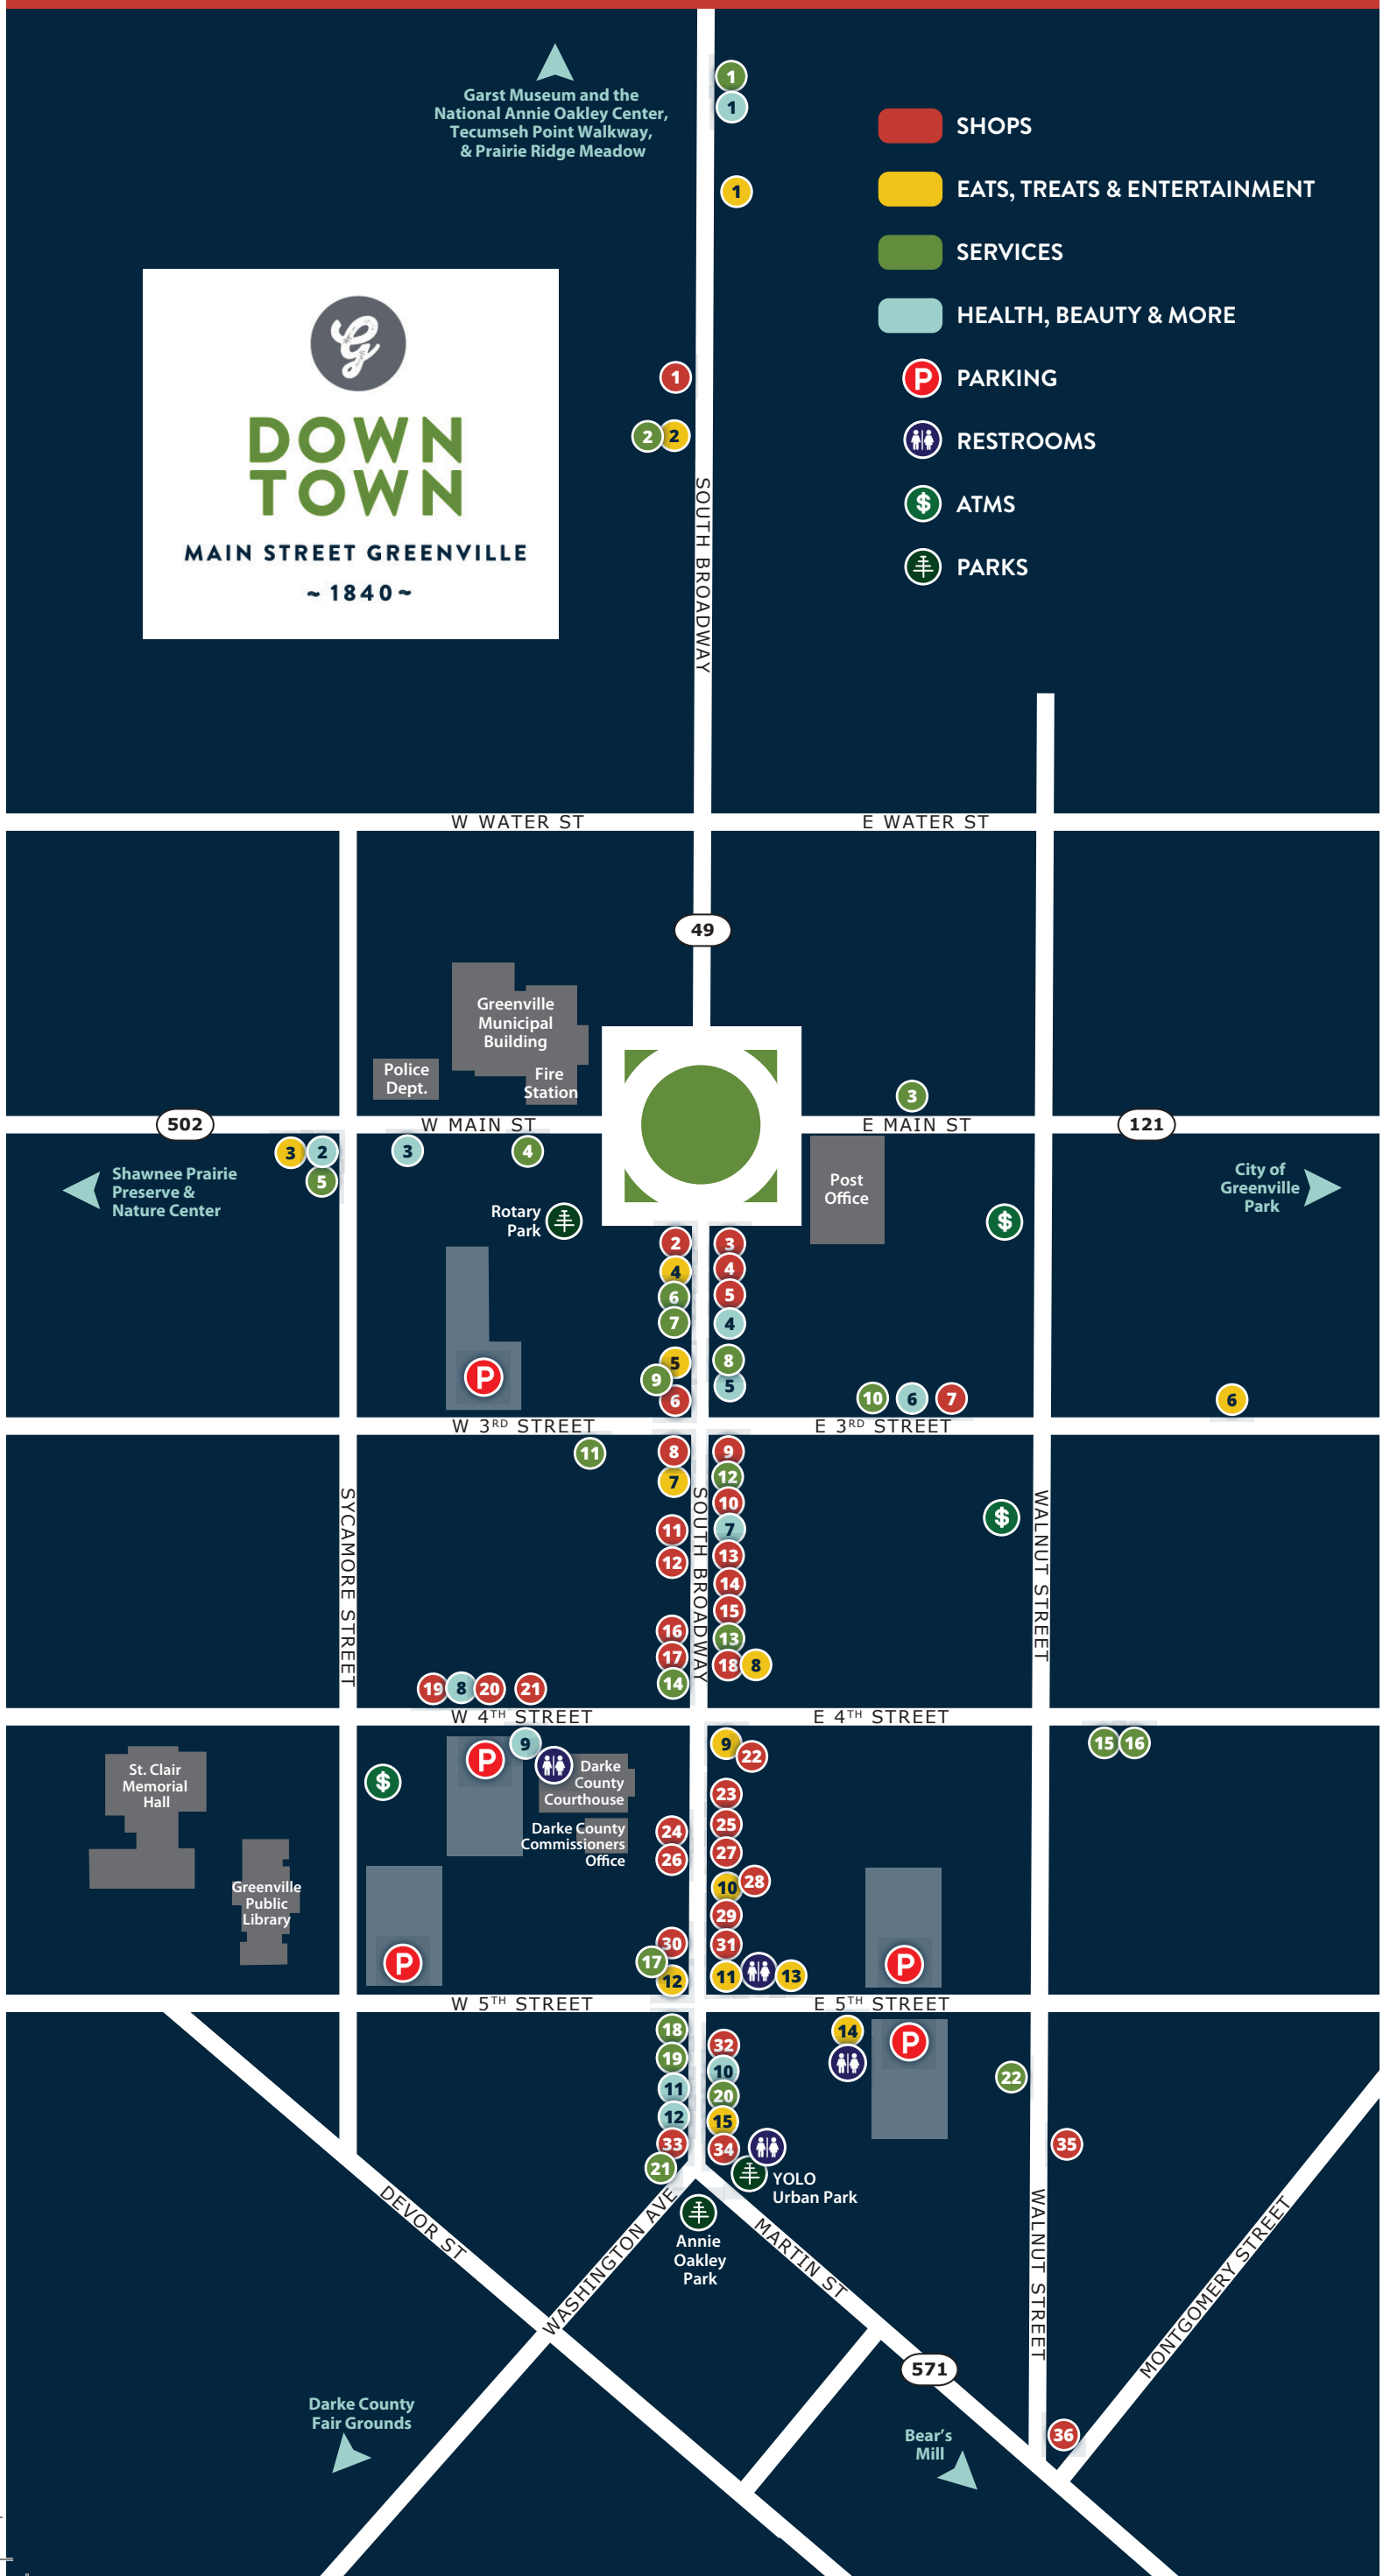

Downtown Greenville

MainStreetGreenville.org | Facebook.com/mainstreetgreenville

Garst Museum and the National Annie Oakley Center, Tecumseh Point Walkway, & Prairie Ridge Meadow

- SHOPS
- EATS, TREATS & ENTERTAINMENT
- SERVICES
- HEALTH, BEAUTY & MORE
- P PARKING
- ♿ RESTROOMS
- \$ ATMS
- ⚓ PARKS

SHOPS

- 1 Sherwin-Williams
- 2 Touch of Earth
- 3 Countryside Bike Shop
- 4 Merle Norman Cosmetics
- 5 Mini Mall of All
- 6 Bach To Rock Music
- 7 C & F Shoes
- 8 Rustic Roots Antiques
- 9 Better You Boutique
- 10 Me and PJ
- 11 Wieland Jewelers
- 12 Backyard Botanicals
- 13 Expressions of Tyme
- 14 The Cozy Nest
- 15 Granny's Corner Frame Shop
- 16 Shelly's Antiques and Decor
- 17 Topsy Turvy Toys
- 18 Four•Twenty•Three
- 19 Darke Pipes Emporium
- 20 Angie's Gig Thrift Store
- 21 Greenville Pawn & Jewelry
- 22 Cavalier Clothing
- 23 The Hive Collective
- 24 Readmore's Hallmark
- 25 ARTifacts Ink
- 26 Sadie Grace Boutique
- 27 The Bootery
- 28 Happily Ever Co.
- 29 Refined-Purveyors of Fine Goods
- 30 Whistling Sam's Prims
- 31 Bread of Life Christian Bookstore
- 32 Michael's Fine Clocks & Jewelry
- 33 Touch of Glass
- 34 Broadway Ink
- 35 Funky Munky Flea Market
- 36 Rustic Salvage Antiques

EATS, TREATS & ENTERTAINMENT

- 1 Maid-Rite Sandwich Shoppe
- 2 Blue Lantern Tea
- 3 Alchemy Cocktail Lounge
- 4 Danny's Place
- 5 Crème de la Crème
- 6 Beanz Buttercream Bakery & Eatery
- 7 The Merchant House
- 8 Merchant House Café (inside Four•Twenty•Three)
- 9 A&B Coffee
- 10 Montage Cafe
- 11 Coffee Pot
- 12 The Wayne Theatre
- 13 Double M Diner
- 14 Sure Shot Tap House
- 15 The Don's Pizza

HEALTH, BEAUTY & MORE

- 1 Invictus Tattoo
- 2 I Am Well Foundation
- 3 Tree of Life Health Solutions
- 4 Roots Hair Salon
- 5 Broadway Barber Shop
- 6 Beth's Nails & Designs
- 7 Divinity Spa & Salon
- 8 Shifting Tides Tattoo
- 9 Rogue Salon
- 10 Dynamic Health Performance
- 11 Hair Shack
- 12 Studio 1 Hair Design